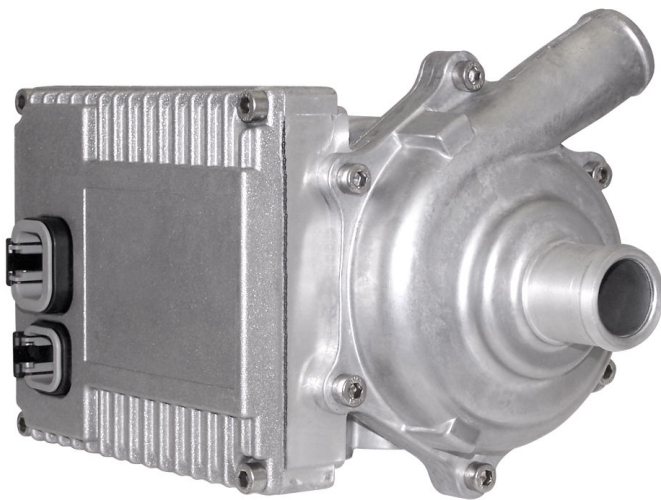

WP29 High Flow Electric Water Pump

- High efficiency
- Long life brushless motor
- High flow and pressure capability
- 12 V or 24 V DC
- Variable or constant speed operation
- Compact
- Corrosion resistant
- Quiet
- CAN enabled
- Easy to install