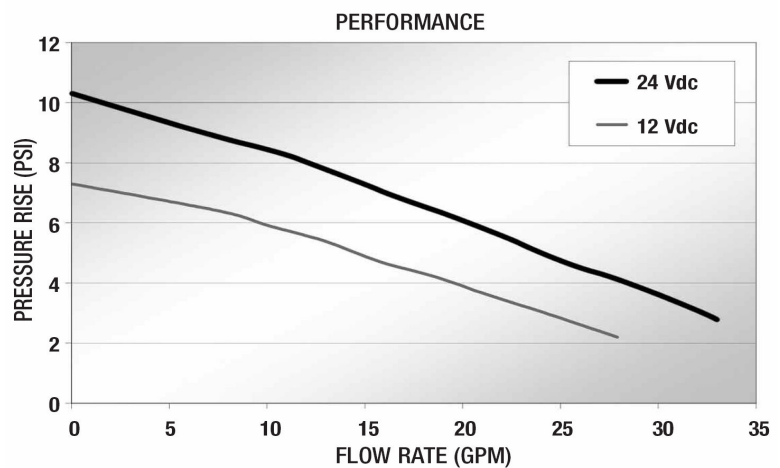

WP29 High Flow Electric Water Pump

- High efficiency
- Long life brushless motor
- High flow and pressure capability
- 12 V or 24 V DC
- Variable or constant speed operation
- Compact
- Corrosion resistant
- Quiet
- CAN enabled
- Easy to install